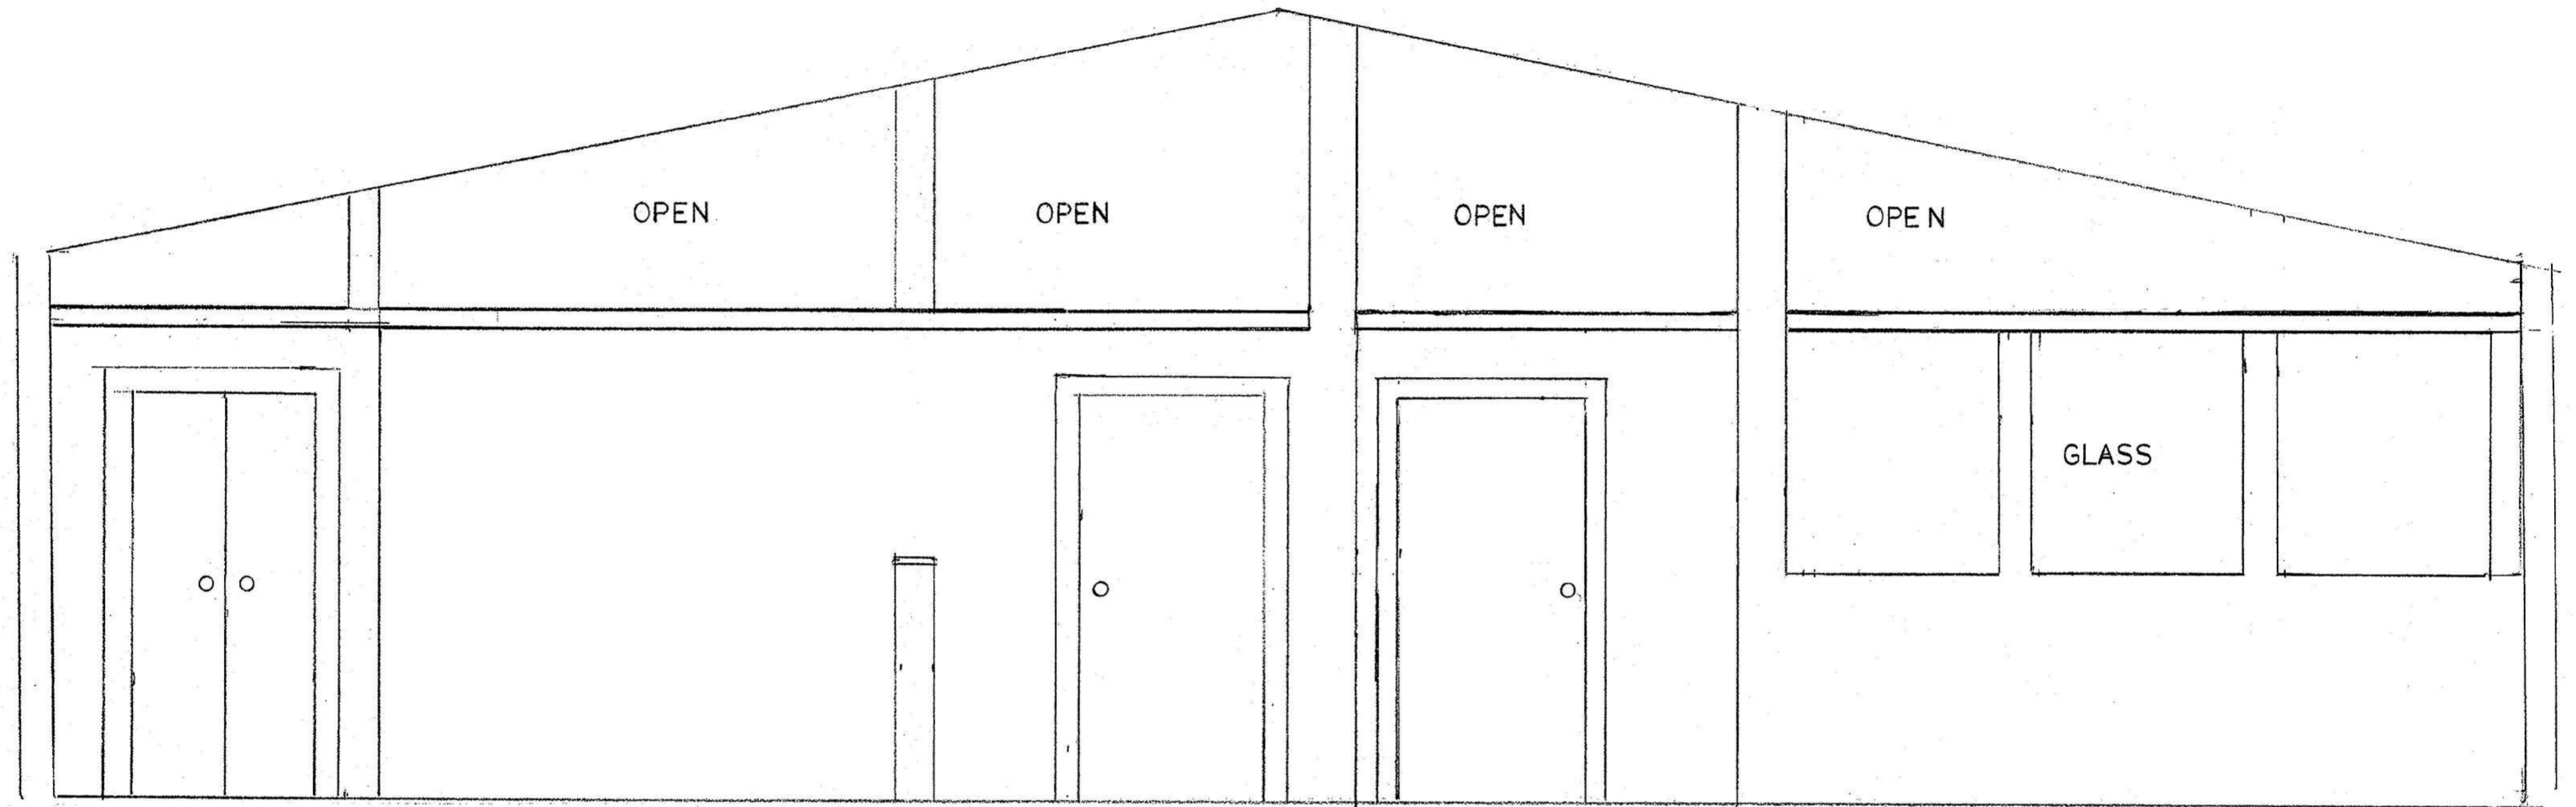

DIVIDER PANELS

TEXAS LIONS MUSEUM AND OFFICE

ELEVATION CONFERENCE ROOM / STATE OFFICE

1/2" = 1'

1/4" = 1'

TEXAS LIONS MUSEUM

- NEW 8' WALL OR ALTERED WALL
- NEW 4' WALL
- NEW 8' WALL WITH 42 X 36 GLASS INSERT

TEXAS LIONS MUSEUM

ELEVATION CONFERENCE ROOM / STATE OFFICE

1/2" = 1'