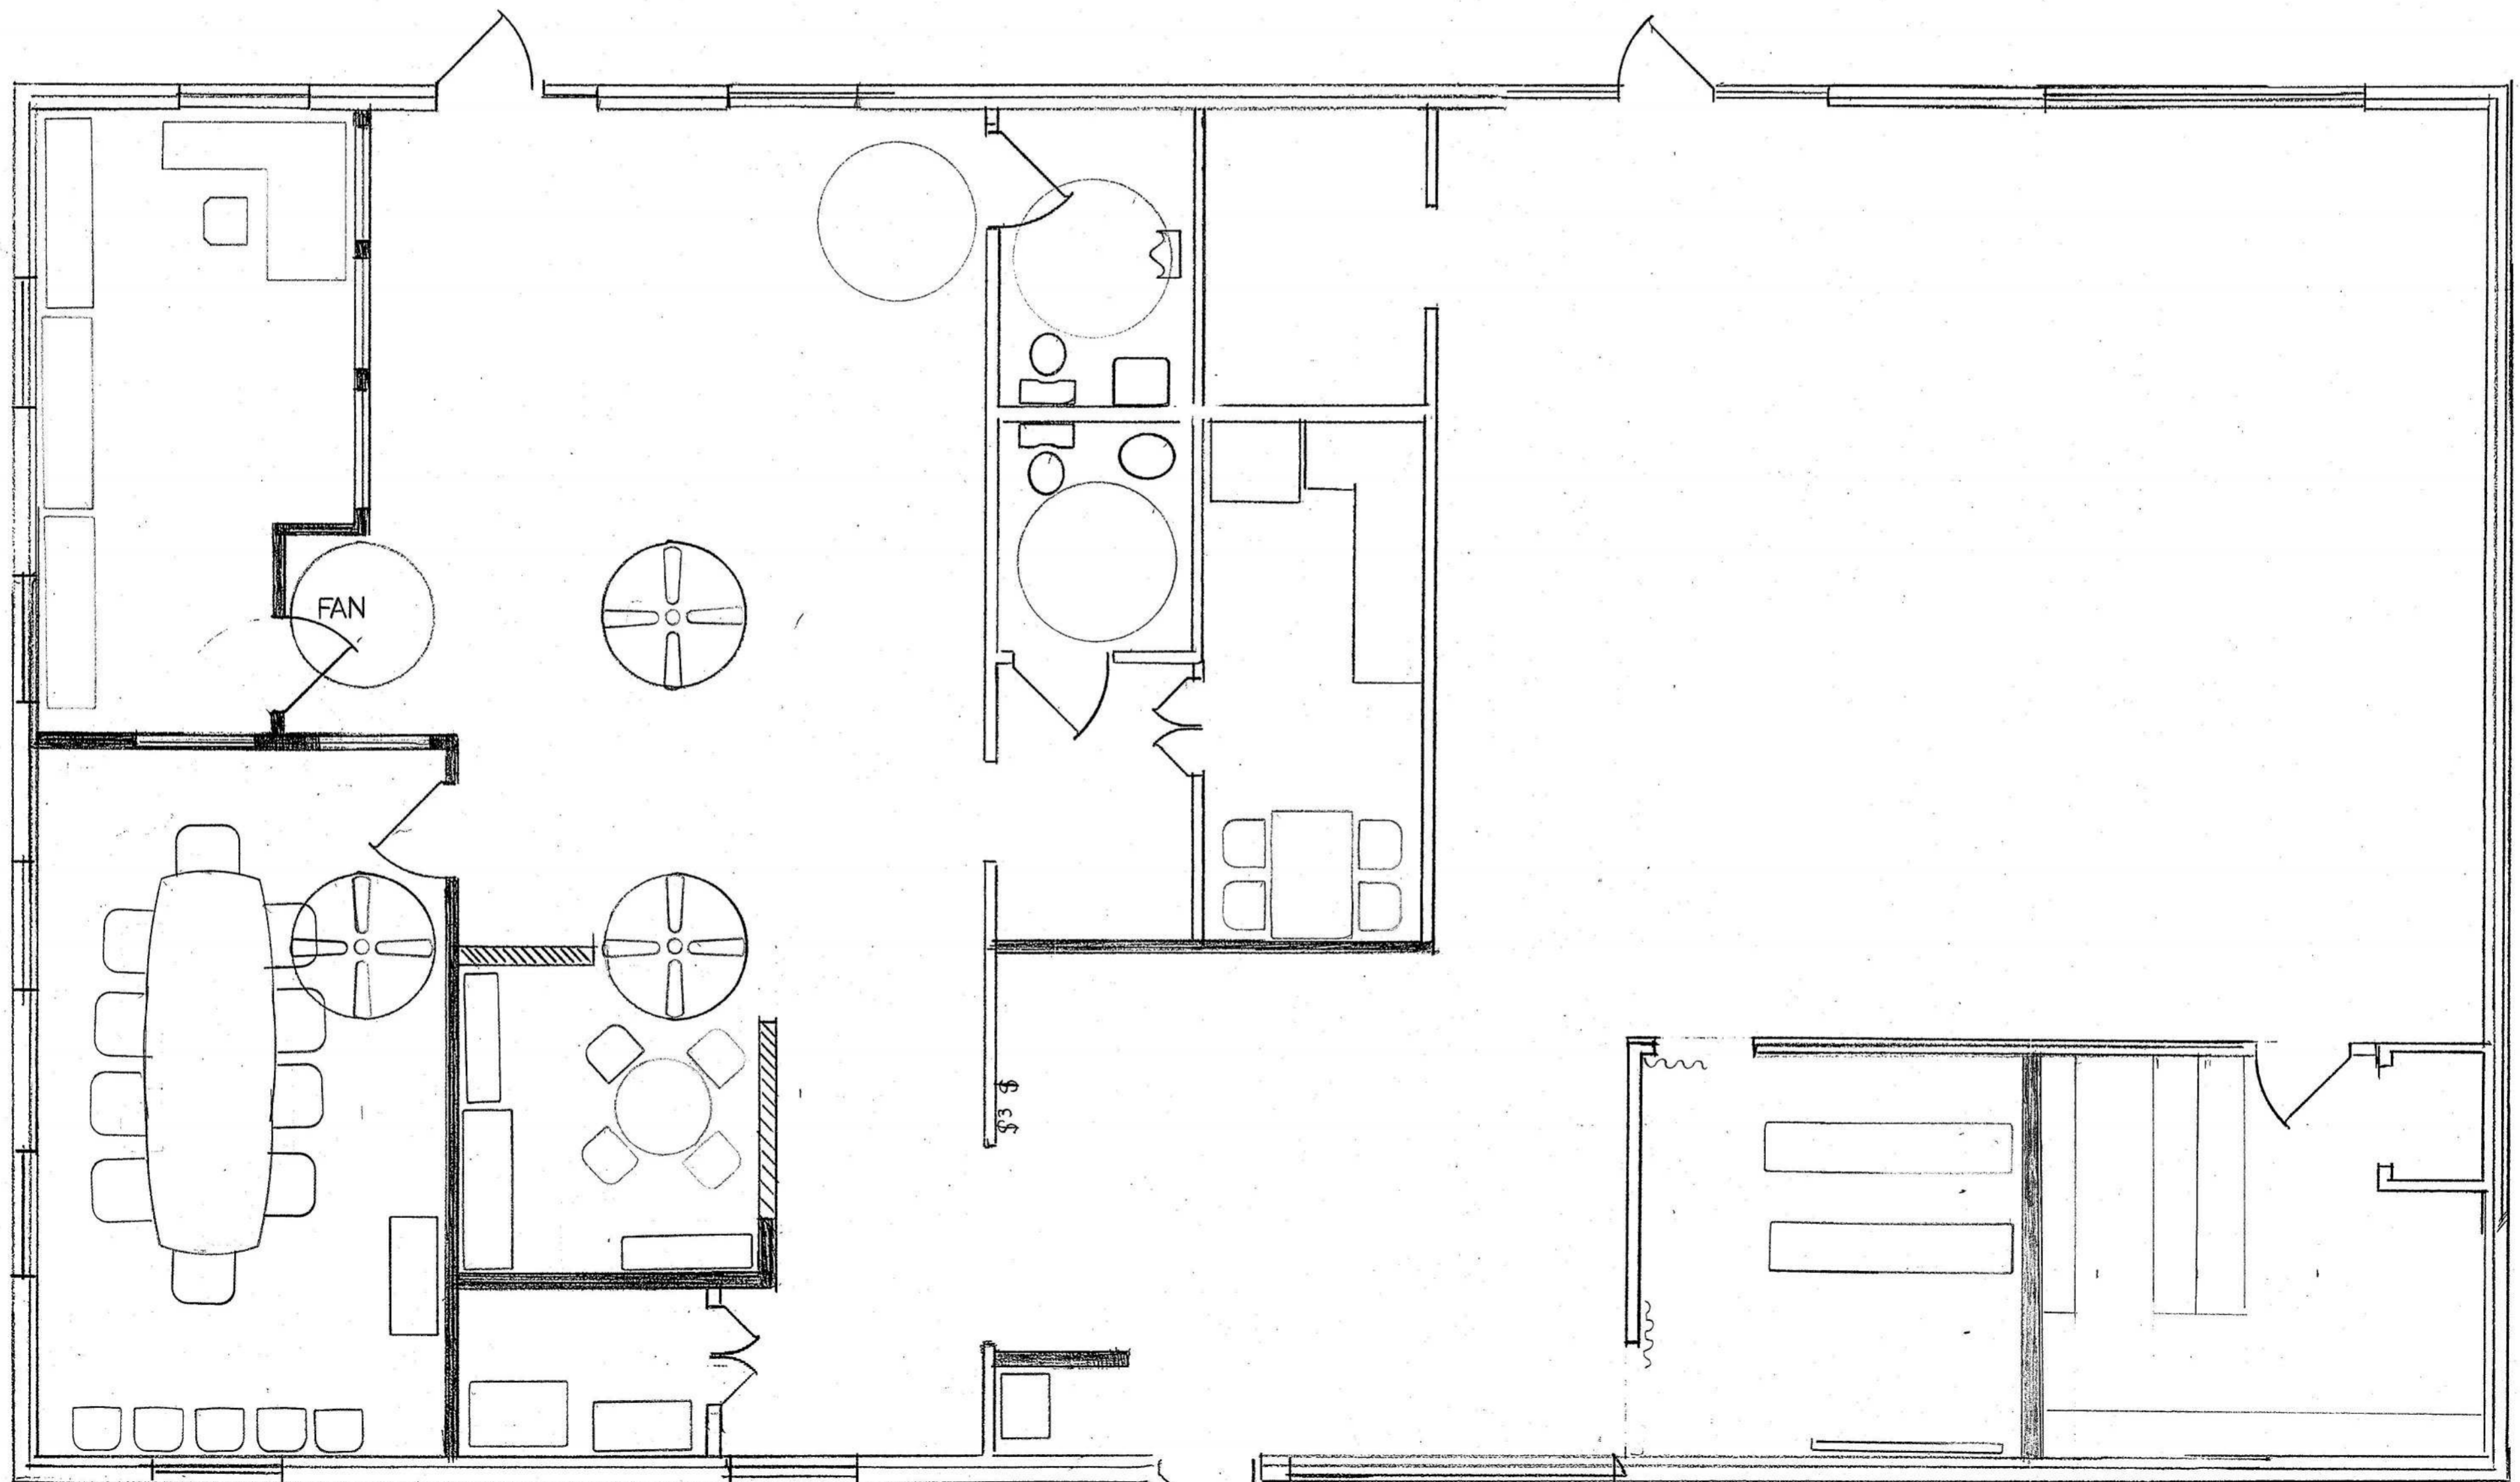

DIVIDER PANELS

TEXAS LIONS MUSEUM AND OFFICE

ELEVATION CONFERENCE ROOM / STATE OFFICE

1/2" = 1'

1/4" = 1'

TEXAS LIONS MUSEUM

- NEW 8' WALL OR ALTERED WALL
- NEW 4' WALL
- NEW 8' WALL WITH 42 X 36 GLASS INSERT

TEXAS LIONS MUSEUM

ELEVATION CONFERENCE ROOM / STATE OFFICE

1/2" = 1'