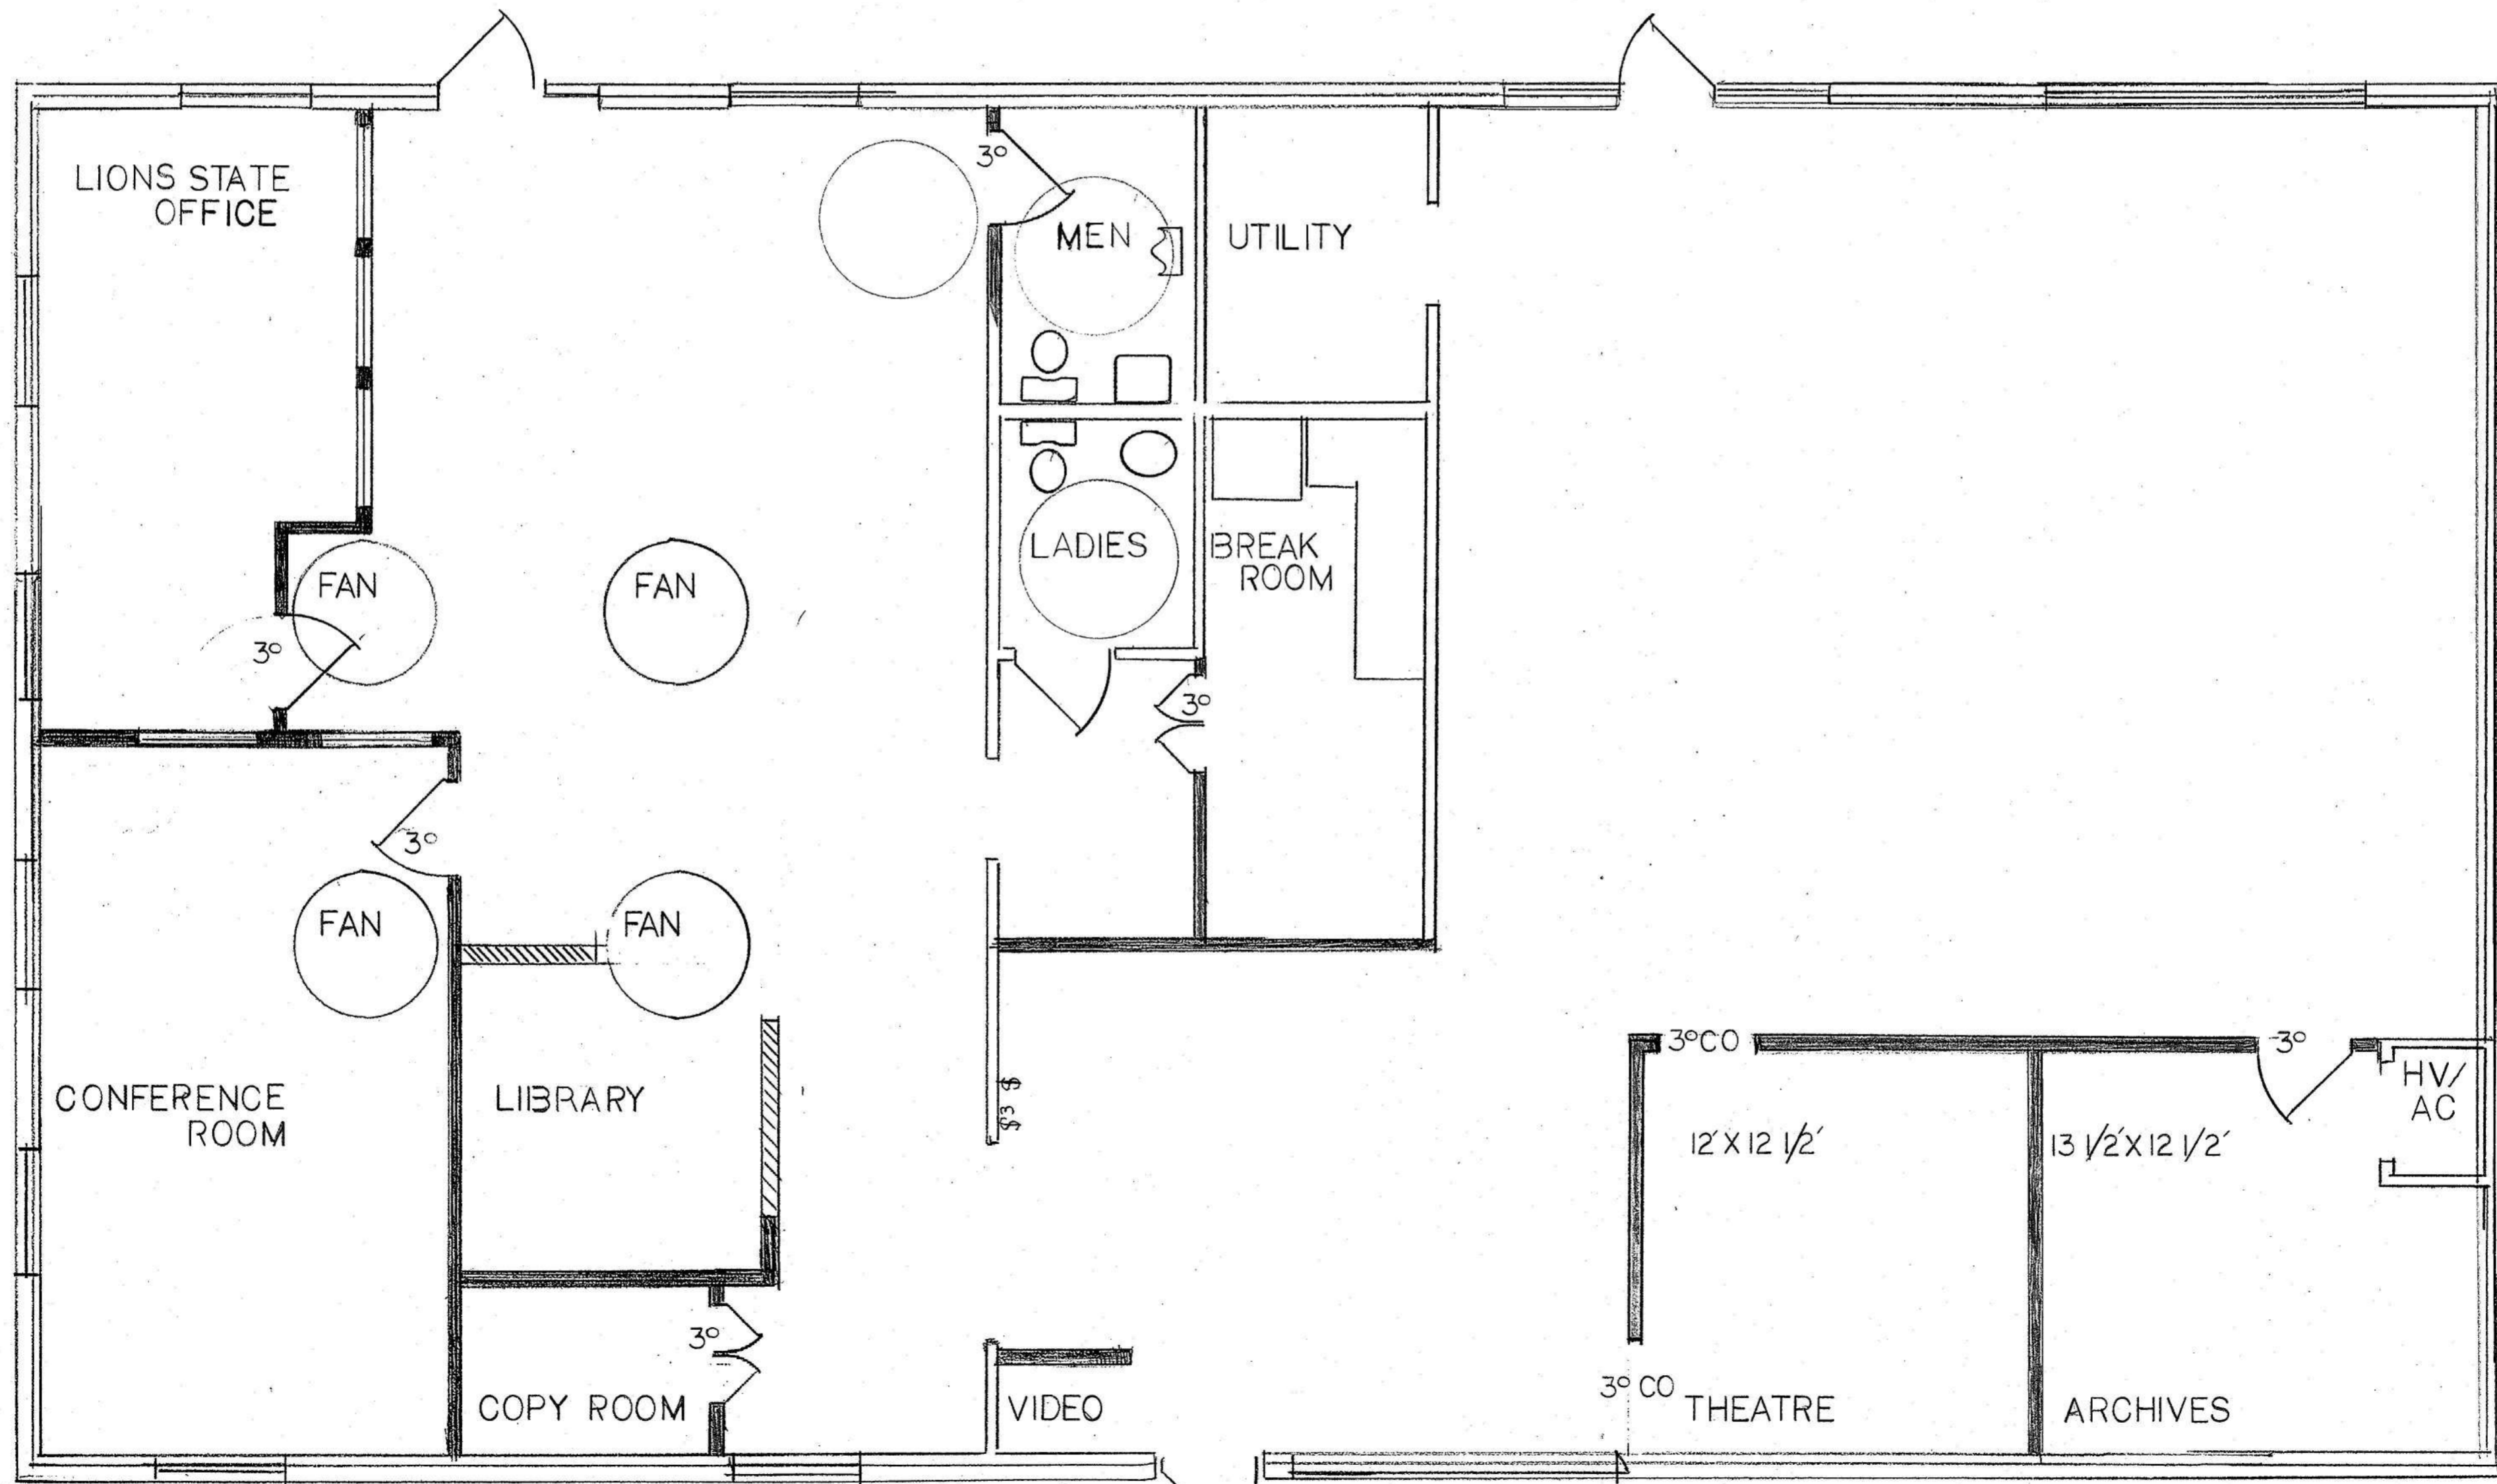

DIVIDER PANELS

TEXAS LIONS MUSEUM AND OFFICE

ELEVATION CONFERENCE ROOM / STATE OFFICE

1/2" = 1'

1/4" = 1'

TEXAS LIONS MUSEUM

- NEW 8' WALL OR ALTERED WALL
- NEW 4' WALL
- NEW 8' WALL WITH 42 X 36 GLASS INSERT

TEXAS LIONS MUSEUM

ELEVATION CONFERENCE ROOM / STATE OFFICE

1/2" = 1'