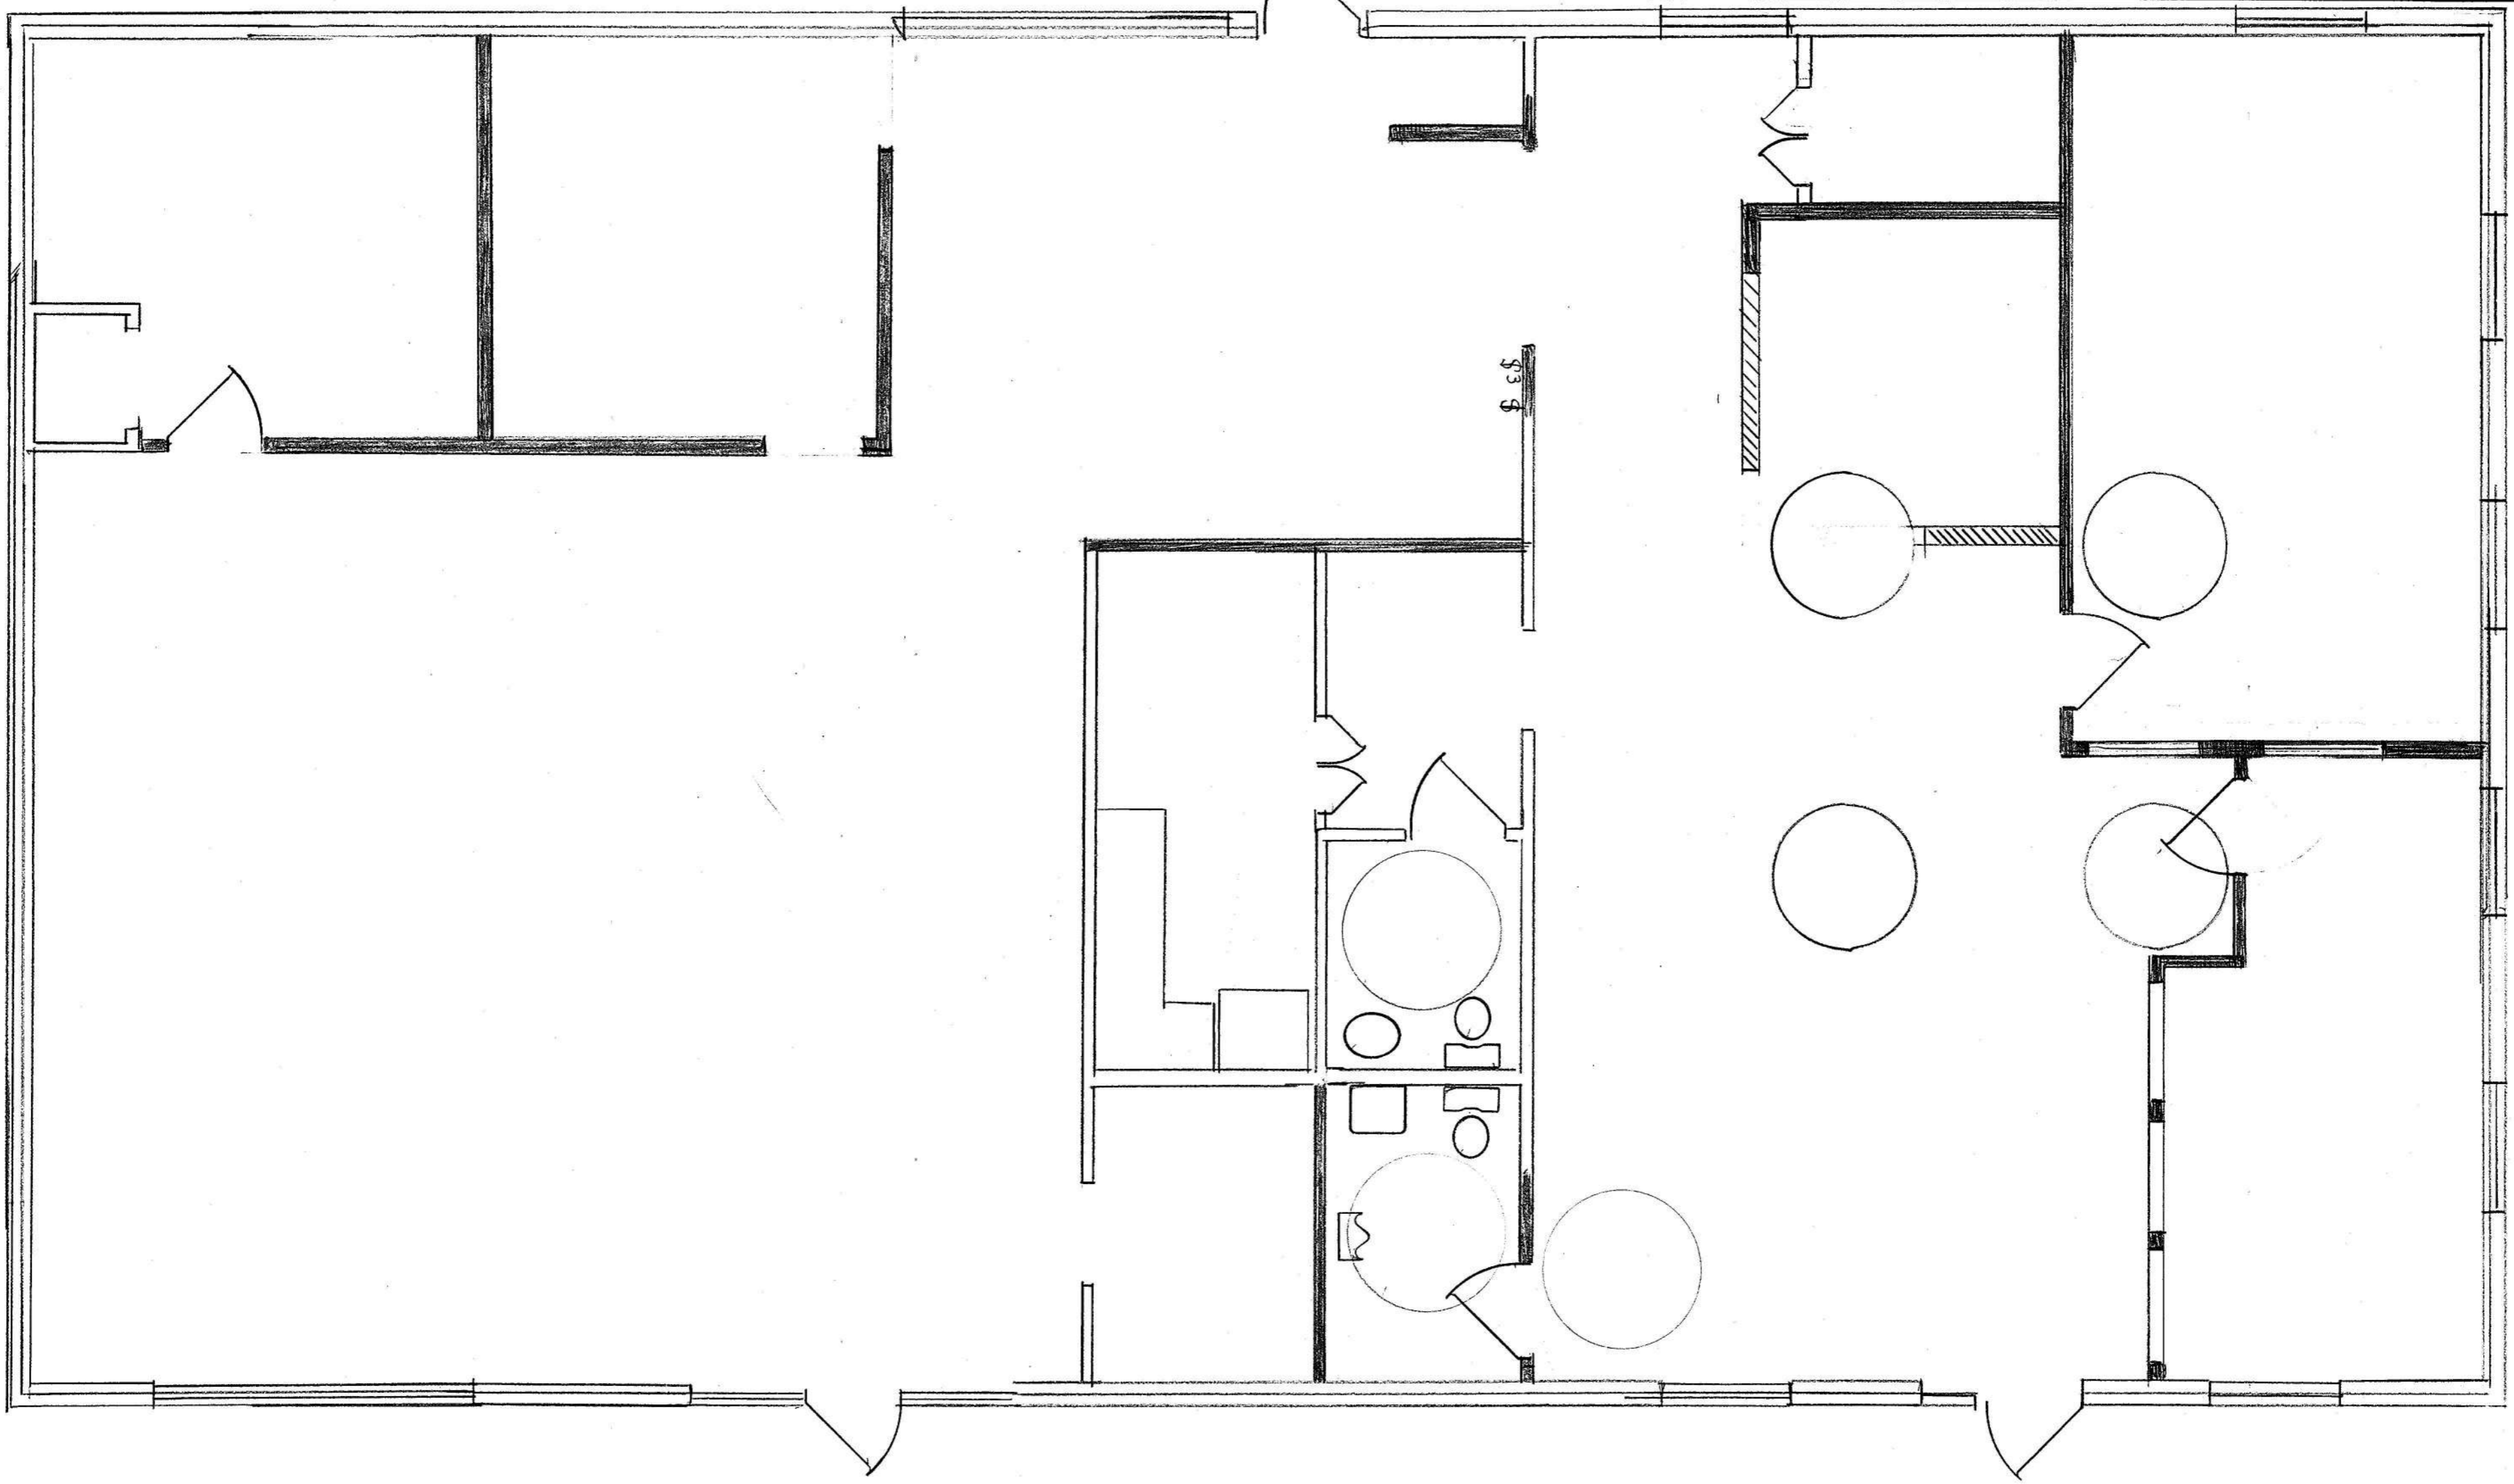

DIVIDER PANELS

TEXAS LIONS MUSEUM AND OFFICE

ELEVATION CONFERENCE ROOM / STATE OFFICE

1/2" = 1'

1/4" = 1'

TEXAS LIONS MUSEUM

- NEW 8' WALL OR ALTERED WALL
- NEW 4' WALL
- NEW 8' WALL WITH 42 X 36 GLASS INSERT

TEXAS LIONS MUSEUM

ELEVATION CONFERENCE ROOM / STATE OFFICE

1/2" = 1'